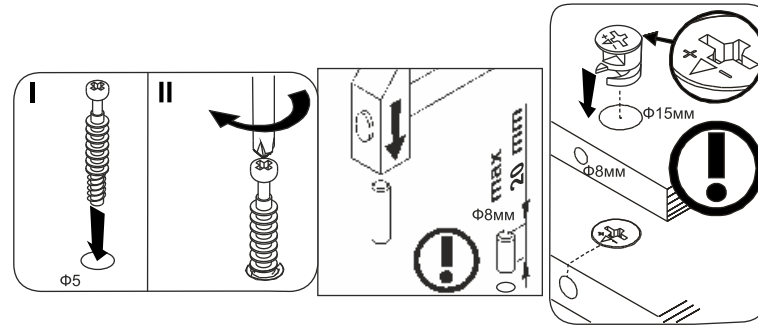

- | | | |
|------------------|------------------|-----------------|
| 1 set
L400 mm | 8 x | |
| 4 x
5 x50 | 2 x
7 x50 | 16 x
5x13 |
| 20 x | 12 x | 12 x |
| 2 x
M6x24 | 2 x
Φ8 | 65 x |
| 4 x | 6 x
4,2/25 | 2 x
4/45 |
| 4 x
№11 | 32 x
3,5 / 16 | 4 x
3,5 / 30 |
| 6 x | 4 x
PK | 2 x
OK |
| | | |

3 к-та

50 x [Screw]	12 x 5x10 [Screw]	8 x [Bracket]
12 x [Bracket]	12 x [Screw]	12 x [Bracket]
3 x №11 [Bracket]	18 x 3.5 / 16 [Screw]	6 x 4,2/25 [Screw]
6 x [Bracket]	4 x PK [Bracket]	2 x OK [Bracket]