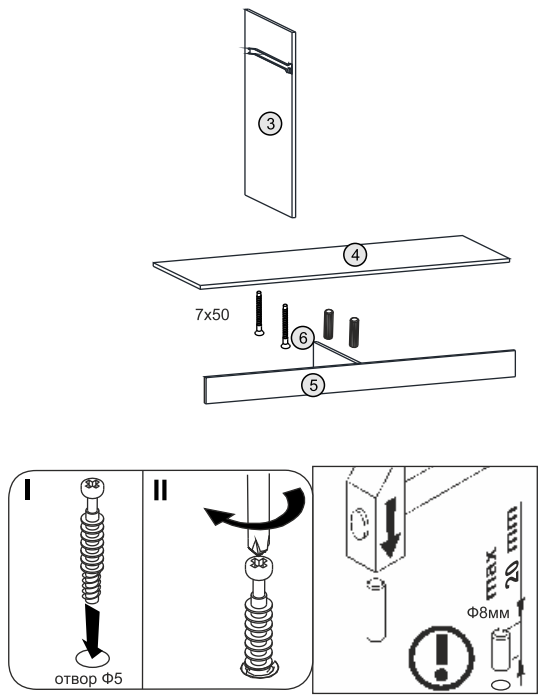

- | | | |
|------------------|------------------|-----------------|
| 1 set
L400 mm | 8 x | |
| 4 x
5 x50 | 2 x
7 x50 | 16 x
5x13 |
| 20 x | 12 x | 12 x |
| 2 x
M6x24 | 2 x
Φ8 | 65 x |
| 4 x | 6 x
4,2/25 | 2 x
4/45 |
| 4 x
№11 | 32 x
3,5 / 16 | 4 x
3,5 / 30 |
| 6 x | 4 x
PK | 2 x
OK |
| | | |

3 к-та

50 x [Screw]	12 x 5x10 [Screw]	8 x [Bracket]
12 x [Bracket]	12 x [Screw]	12 x [Bracket]
3 x №11 [Bracket]	18 x 3.5 / 16 [Screw]	6 x 4,2/25 [Screw]
6 x [Bracket]	4 x PK [Bracket]	2 x OK [Bracket]