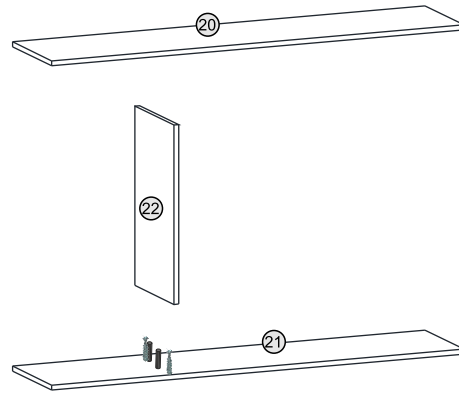

- | | | |
|------------------|------------------|-----------------|
| 1 set
L400 mm | 8 x | |
| 4 x
5 x50 | 2 x
7 x50 | 16 x
5x13 |
| 20 x | 12 x | 12 x |
| 2 x
M6x24 | 2 x
Φ8 | 65 x |
| 4 x | 6 x
4,2/25 | 2 x
4/45 |
| 4 x
№11 | 32 x
3,5 / 16 | 4 x
3,5 / 30 |
| 6 x | 4 x
PK | 2 x
OK |
| | | |

3 к-та

50 x [Screw]	12 x 5x10 [Screw]	8 x [Bracket]
12 x [Bracket]	12 x [Screw]	12 x [Bracket]
3 x №11 [Bracket]	18 x 3.5 / 16 [Screw]	6 x 4,2/25 [Screw]
6 x [Bracket]	4 x PK [Bracket]	2 x OK [Bracket]