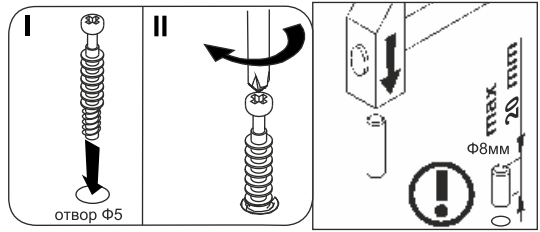

- | | | |
|------------------|------------------|-----------------|
| 1 set
L400 mm | 8 x | |
| 4 x
5 x50 | 2 x
7 x50 | 16 x
5x13 |
| 20 x | 12 x | 12 x |
| 2 x
M6x24 | 2 x
Φ8 | 65 x |
| 4 x | 6 x
4,2/25 | 2 x
4/45 |
| 4 x
№11 | 32 x
3,5 / 16 | 4 x
3,5 / 30 |
| 6 x | 4 x
PK | 2 x
OK |
| | | |

3 к-та

50 x [Screw]	12 x 5x10 [Screw]	8 x [Bracket]
12 x [Bracket]	12 x [Screw]	12 x [Bracket]
3 x №11 [Bracket]	18 x 3.5 / 16 [Screw]	6 x 4,2/25 [Screw]
6 x [Bracket]	4 x PK [Bracket]	2 x OK [Bracket]